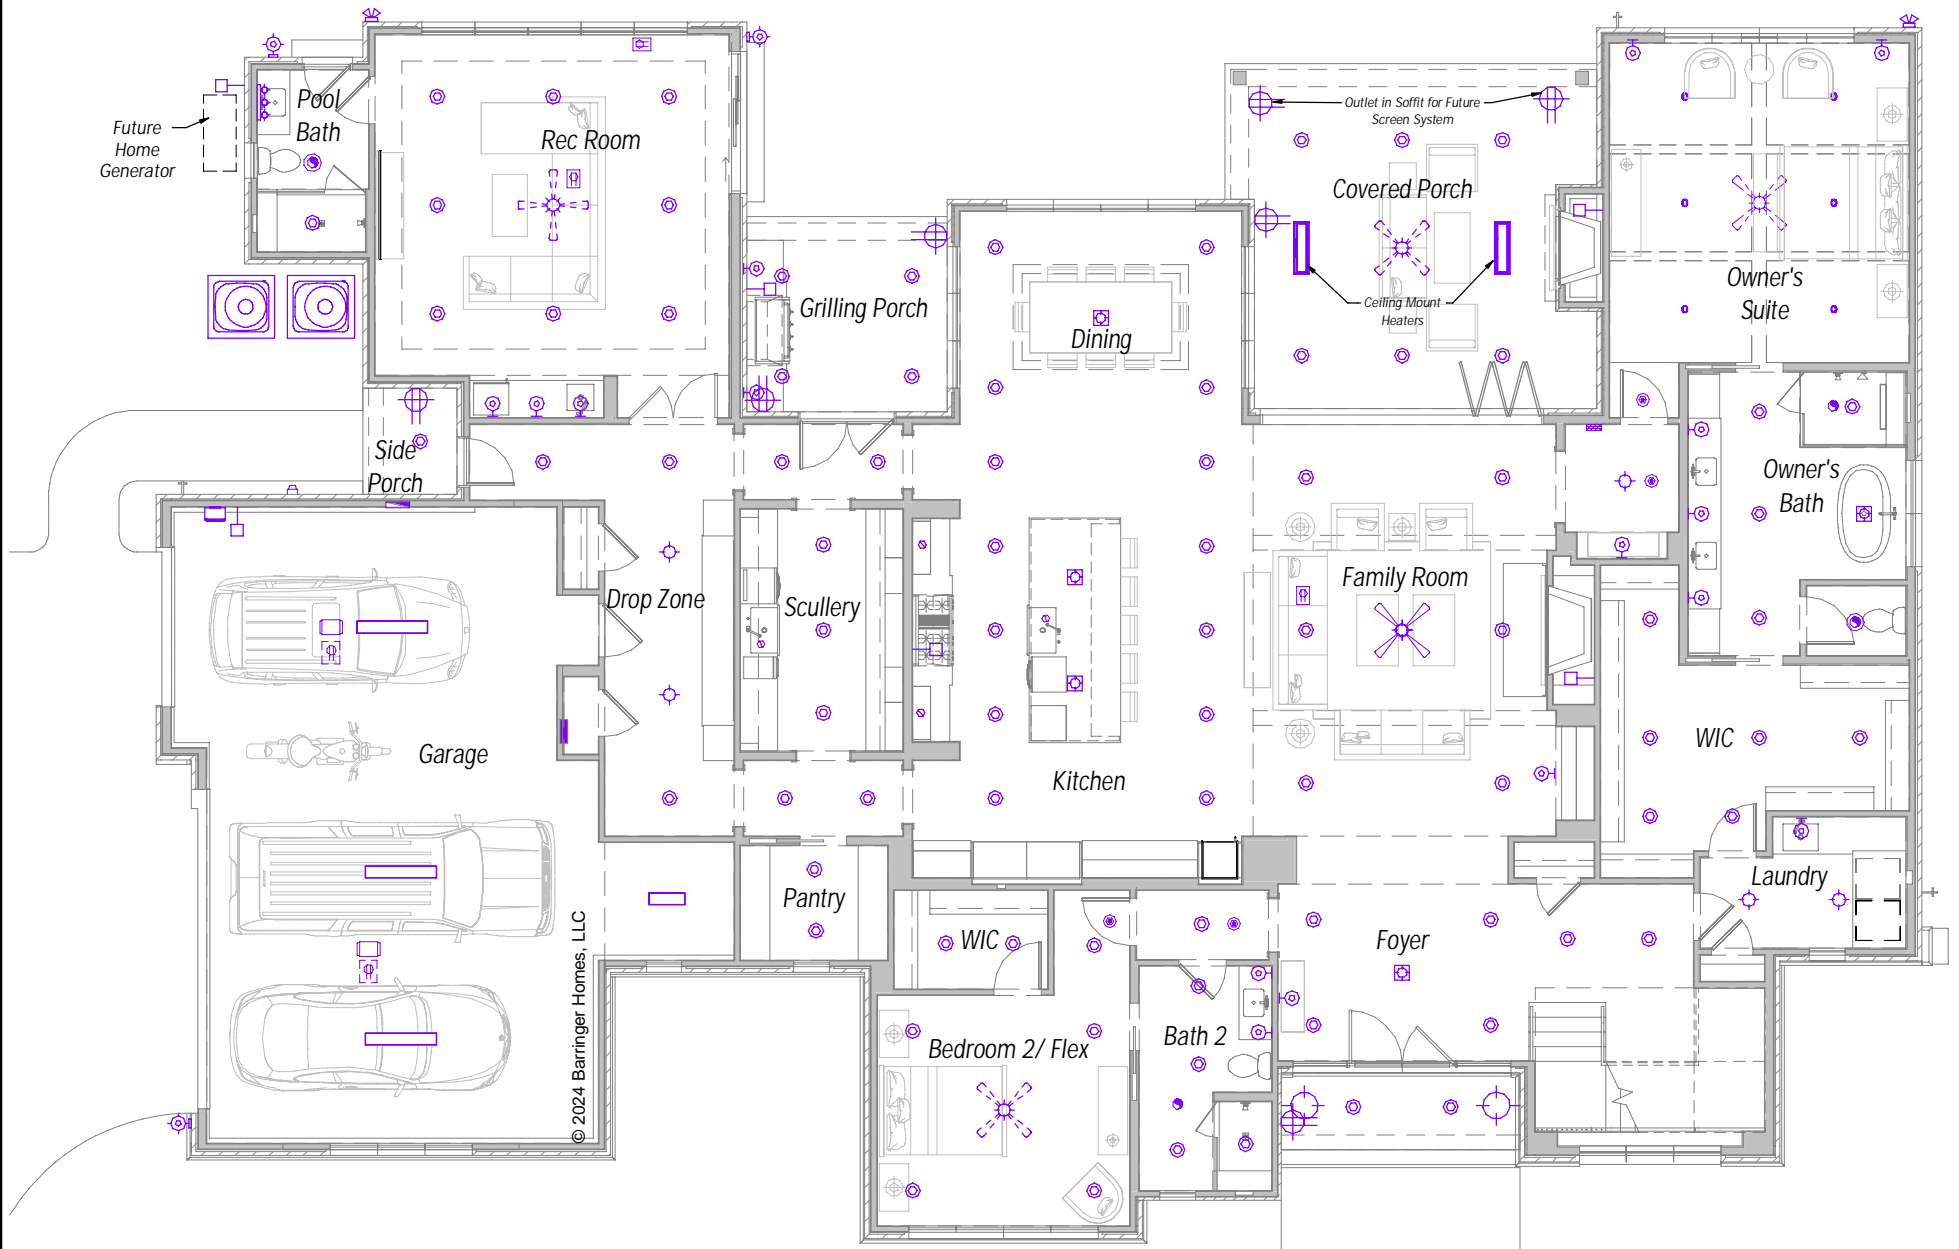

Left Side Elevation

Right Side Elevation

PROJECT NAME		1200 Andover Rd.		PLAN NAME		N/A	
COMMUNITY		N/A		ADDRESS		1200 Andover Rd.	
REV. DATE		LOT NO.		CLIENT NAME (OR SPEC)		Inventory Home	
03/25/2025		Lot 21A		Charlotte, NC 28211			