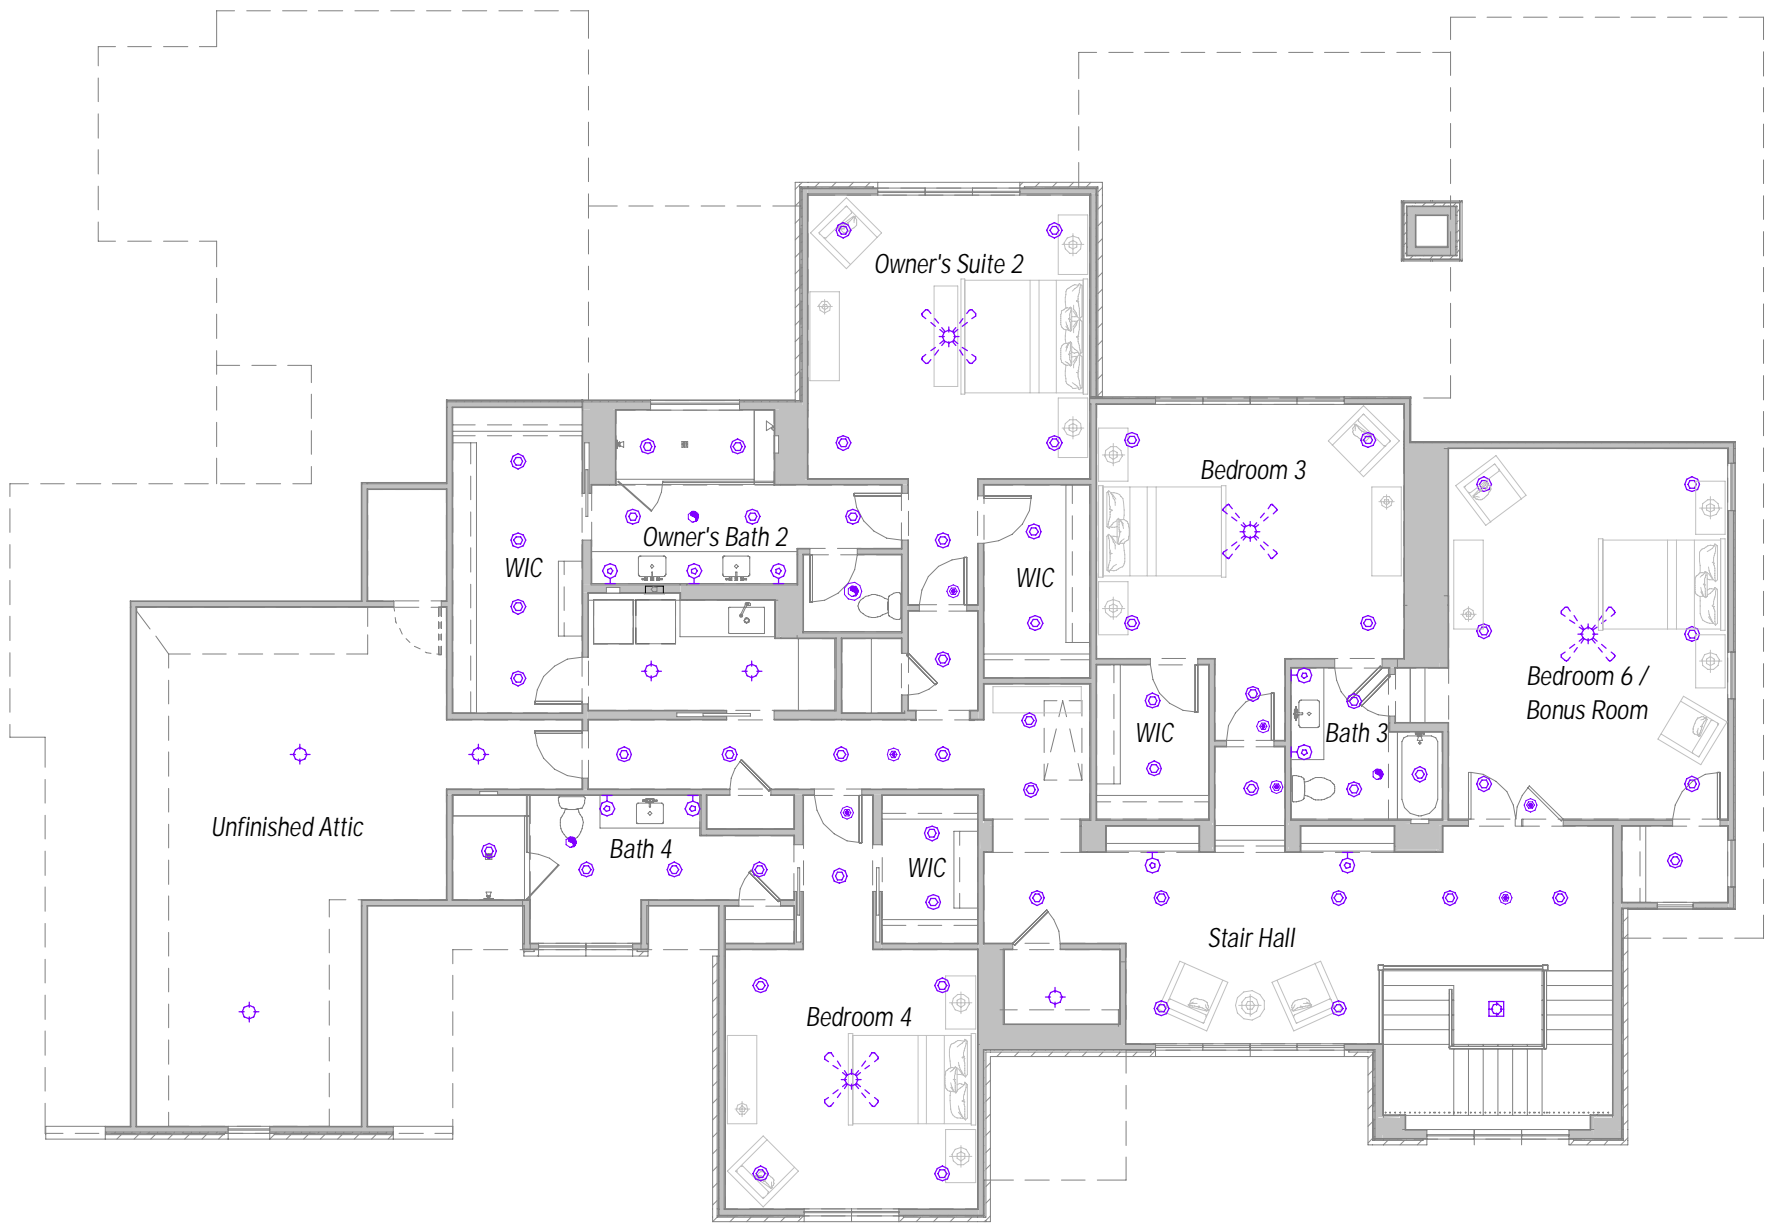

Upper Level Electrical

ELECTRICAL LEGEND			
OUTLET (TYPE AND HEIGHT TO VARY)	CEILING MOUNT LIGHT	VANITY LIGHTING	DOORBELL CHIMES
SPLIT OUTLET (SWITCHED)	SURFACE MOUNT LED (DISK)	FLOOD LIGHT	GARBAGE DISPOSAL
WEATHERPROOF OUTLET	KEYLESS LIGHT	CEILING MOUNT LED FIXTURE (GARAGE)	CEILING MOUNT LIGHT FIXTURE (PREWIRE FOR FAN AND LIGHT COMBO)
RECESS FLOOR OUTLET	WALL MOUNT SCENCE	EXHAUST FAN / LIGHT FIXTURE	CEILING MOUNT FAN WITH LIGHT KIT
CEILING OUTLET	PENDENT / HANGING LIGHT	EXHAUST FAN	
COUNTERTOP OUTLET (POP-UP OUTLET)	MINI ROUND (PUCK)	SMOKE & CARBON MONOXIDE DETECTOR (PER CODE)	
RECESSED CAN LIGHT	UNDER CABINET LIGHT	ELECTRICAL PANEL	
CEILING MOUNT PREWIRE (CAPPED, FIXTURE BY OTHERS)	EXTERIOR COACH LIGHT	STRUCTURED WIRING PANEL	

UPDATED 7/18/2024

PROJECT NAME		1200 Andover Rd.		PLAN NAME		N/A	
COMMUNITY		N/A		CLIENT NAME (OR SPEC)		Inventory Home	
REV. DATE	LOT NO.	ADDRESS					
03/25/2025	Lot 21A	1200 Andover Rd.					
		Charlotte, NC 28211