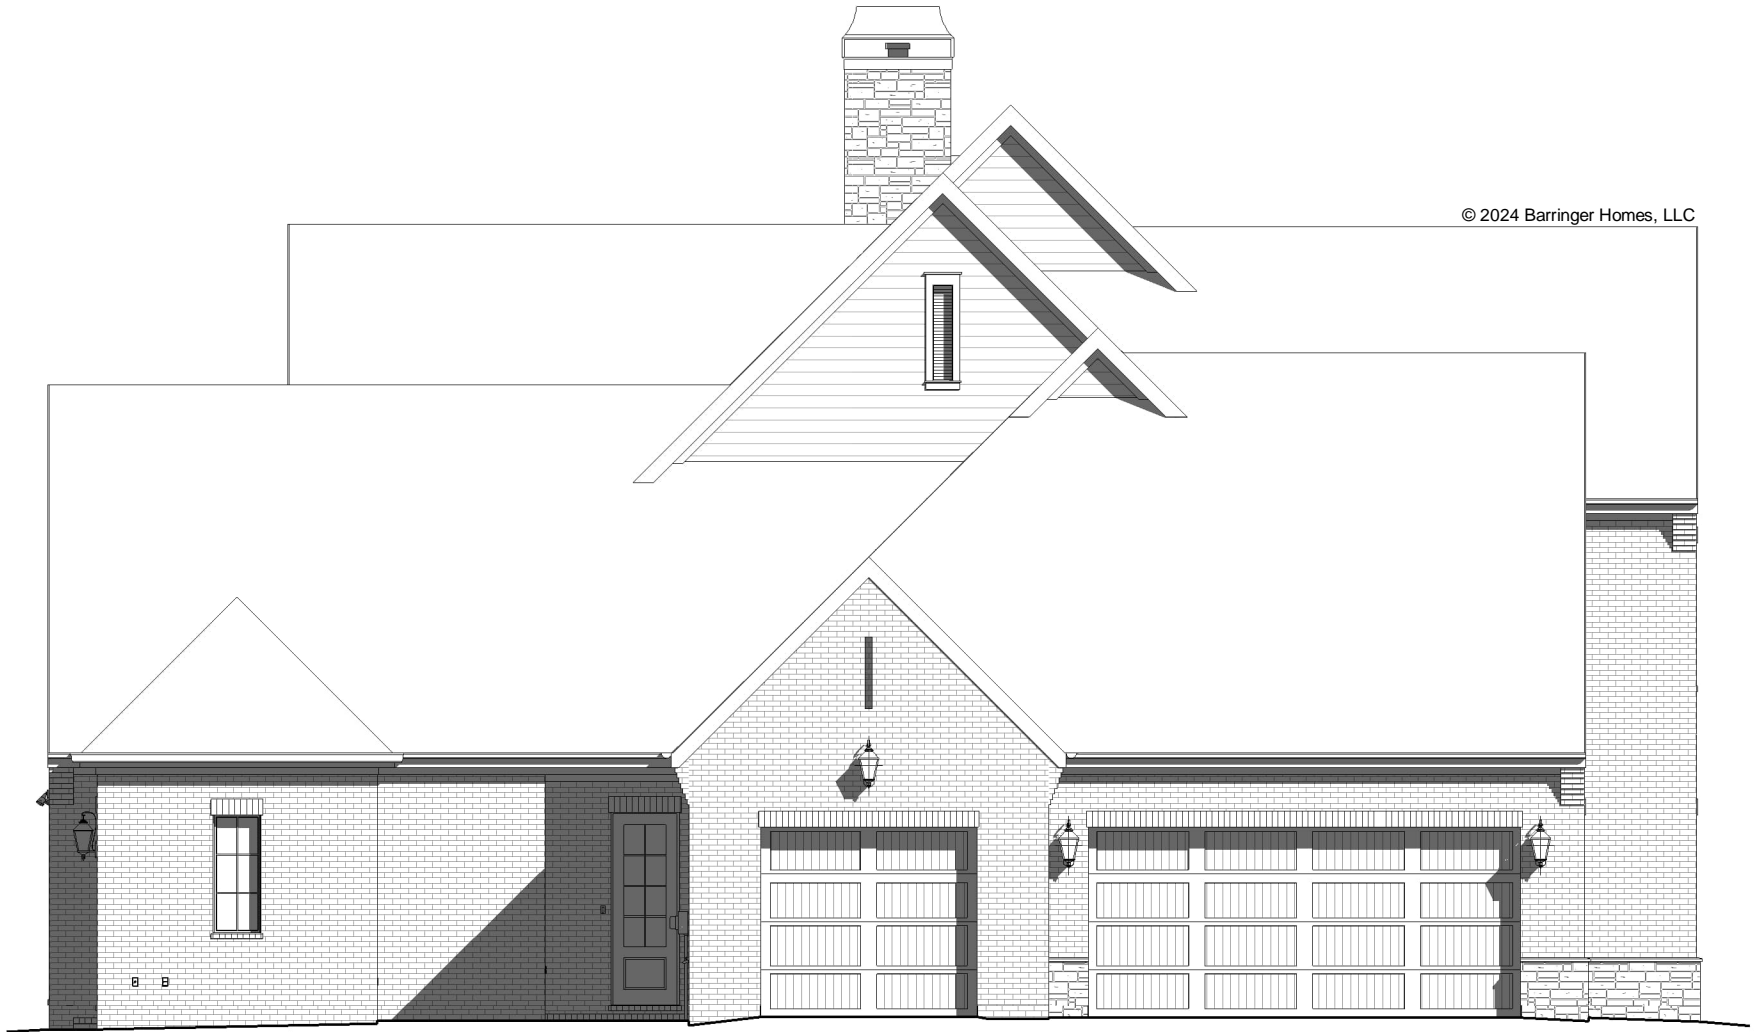

© 2024 Barringer Homes, LLC

Front Elevation

PROJECT NAME		1200 Andover Rd.		PLAN NAME		N/A	
COMMUNITY		N/A		ADDRESS		1200 Andover Rd. Charlotte, NC 28211	
REV. DATE		LOT NO.		CLIENT NAME (OR SPEC)		Inventory Home	
03/25/2025		Lot 21A					

© 2024 Barringer Homes, LLC

Rear Elevation

PROJECT NAME		1200 Andover Rd.		PLAN NAME		N/A	
COMMUNITY		N/A		ADDRESS		1200 Andover Rd.	
REV. DATE		LOT NO.		CLIENT NAME (OR SPEC)		Inventory Home	
03/25/2025		Lot 21A		Charlotte, NC 28211			

Left Side Elevation

Right Side Elevation

PROJECT NAME		1200 Andover Rd.		PLAN NAME		N/A	
COMMUNITY		N/A		ADDRESS		1200 Andover Rd.	
REV. DATE		LOT NO.		CLIENT NAME (OR SPEC)		Inventory Home	
03/25/2025		Lot 21A		Charlotte, NC 28211			