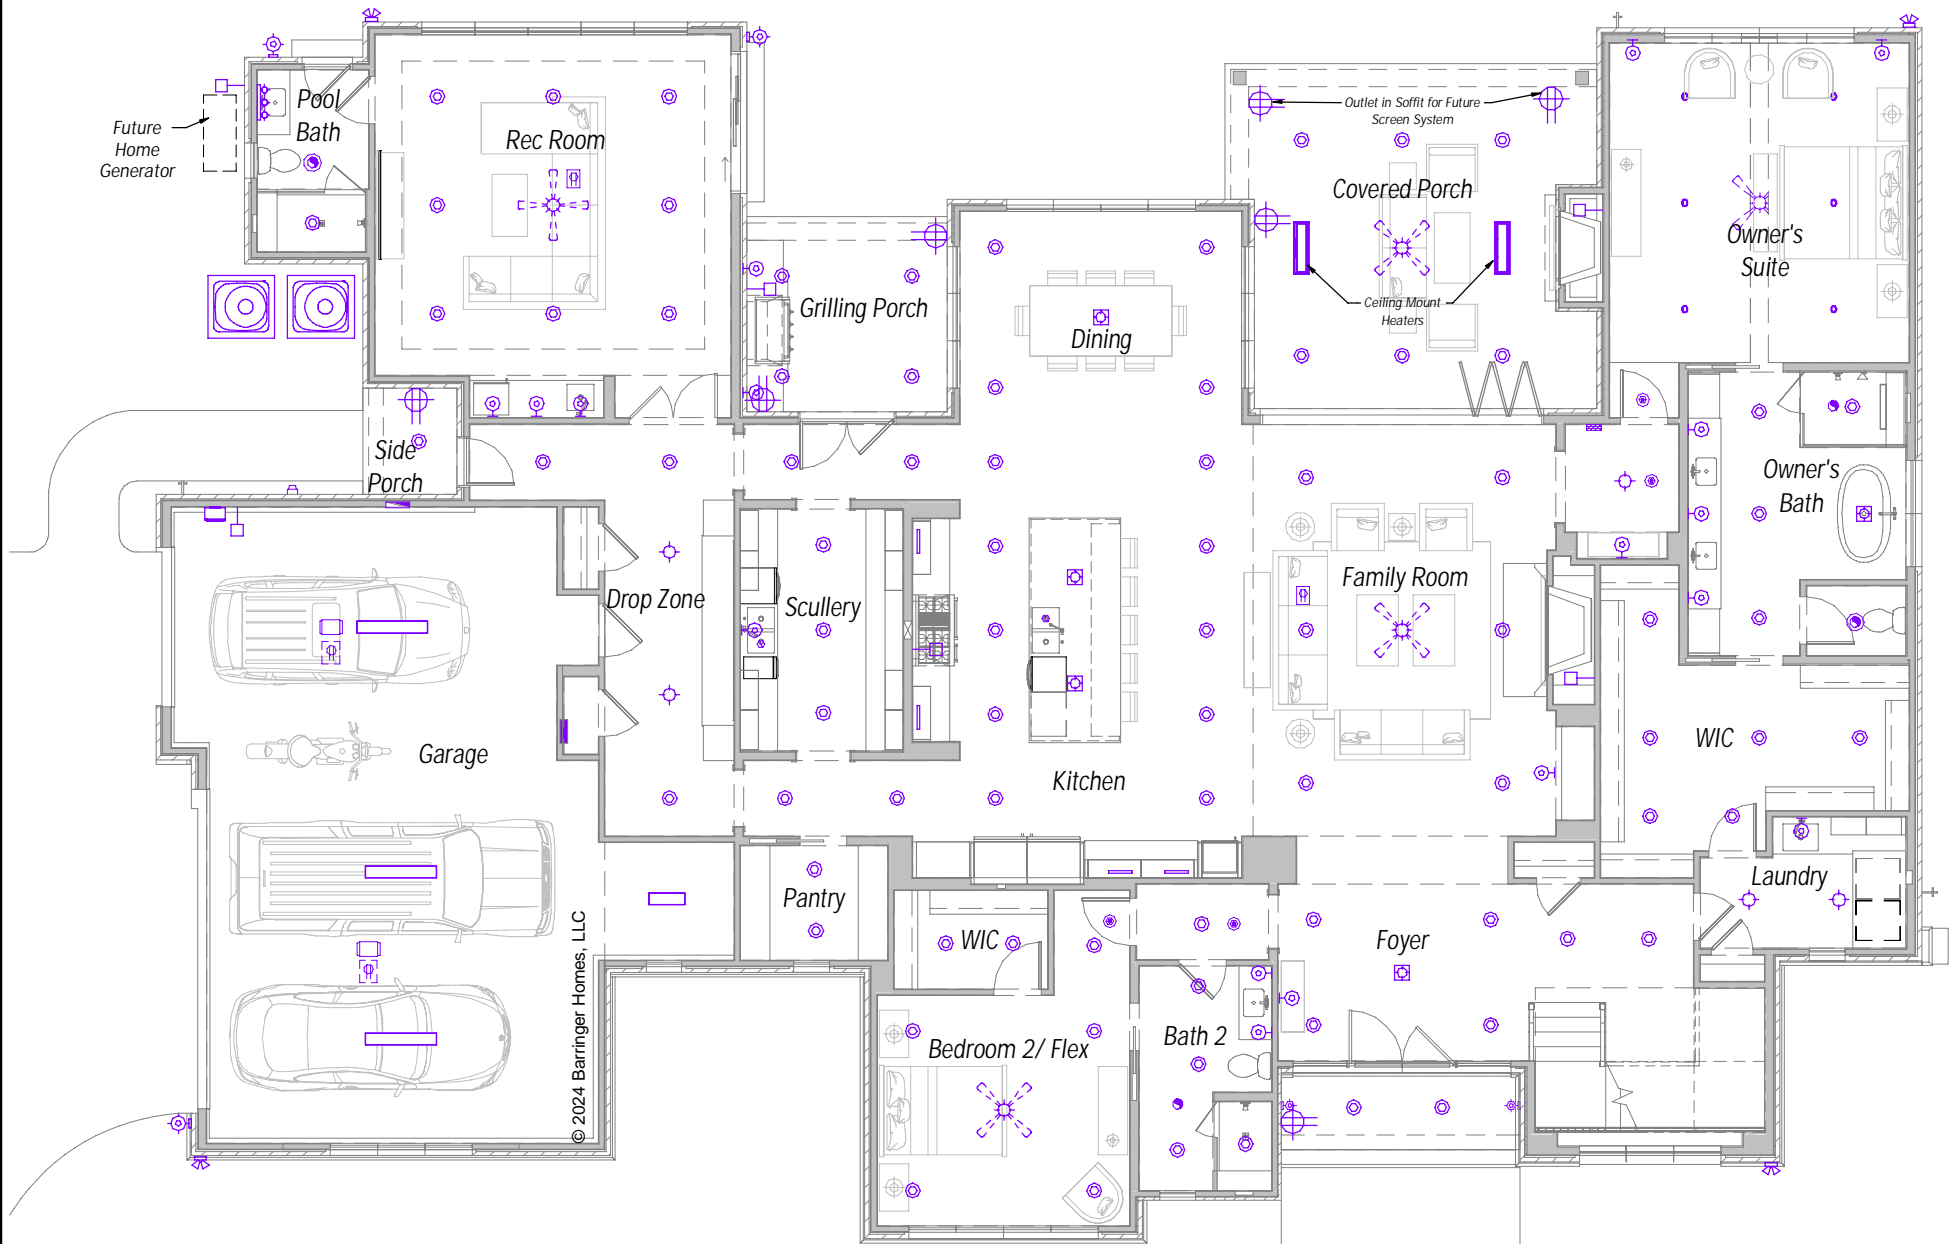

Main Level - Electrical

ELECTRICAL LEGEND			
OUTLET (TYPE AND HEIGHT TO VARY)	CEILING MOUNT LIGHT	VANITY LIGHTING	DOORBELL CHIMES
SPLIT OUTLET (SWITCHED)	SURFACE MOUNT LED (DISK)	FLOOD LIGHT	GARBAGE DISPOSAL
WEATHERPROOF OUTLET	KEYLESS LIGHT	CEILING MOUNT LED FIXTURE (GARAGE)	CEILING MOUNT LIGHT FIXTURE (PREWIRE FOR FAN AND LIGHT COMBO)
RECESS FLOOR OUTLET	WALL MOUNT SCONCE	EXHAUST FAN / LIGHT FIXTURE	CEILING MOUNT FAN WITH LIGHT KIT
CEILING OUTLET	PENDENT / HANGING LIGHT	EXHAUST FAN	
COUNTERTOP OUTLET (POP-UP OUTLET)	MINI ROUND (PUCK)	SMOKE & CARBON MONOXIDE DETECTOR (PER CODE)	
RECESSED CAN LIGHT	UNDER CABINET LIGHT	ELECTRICAL PANEL	
CEILING MOUNT PREWIRE (CAPPED, FIXTURE BY OTHERS)	EXTERIOR COACH LIGHT	STRUCTURED WIRING PANEL	

UPDATED 7/18/2024

PROJECT NAME		1200 Andover Rd.		PLAN NAME		N/A	
COMMUNITY		N/A		CLIENT NAME (OR SPEC)		Inventory Home	
REV. DATE	LOT NO.	ADDRESS					
	Lot 21A	1200 Andover Rd. Charlotte, NC 28211