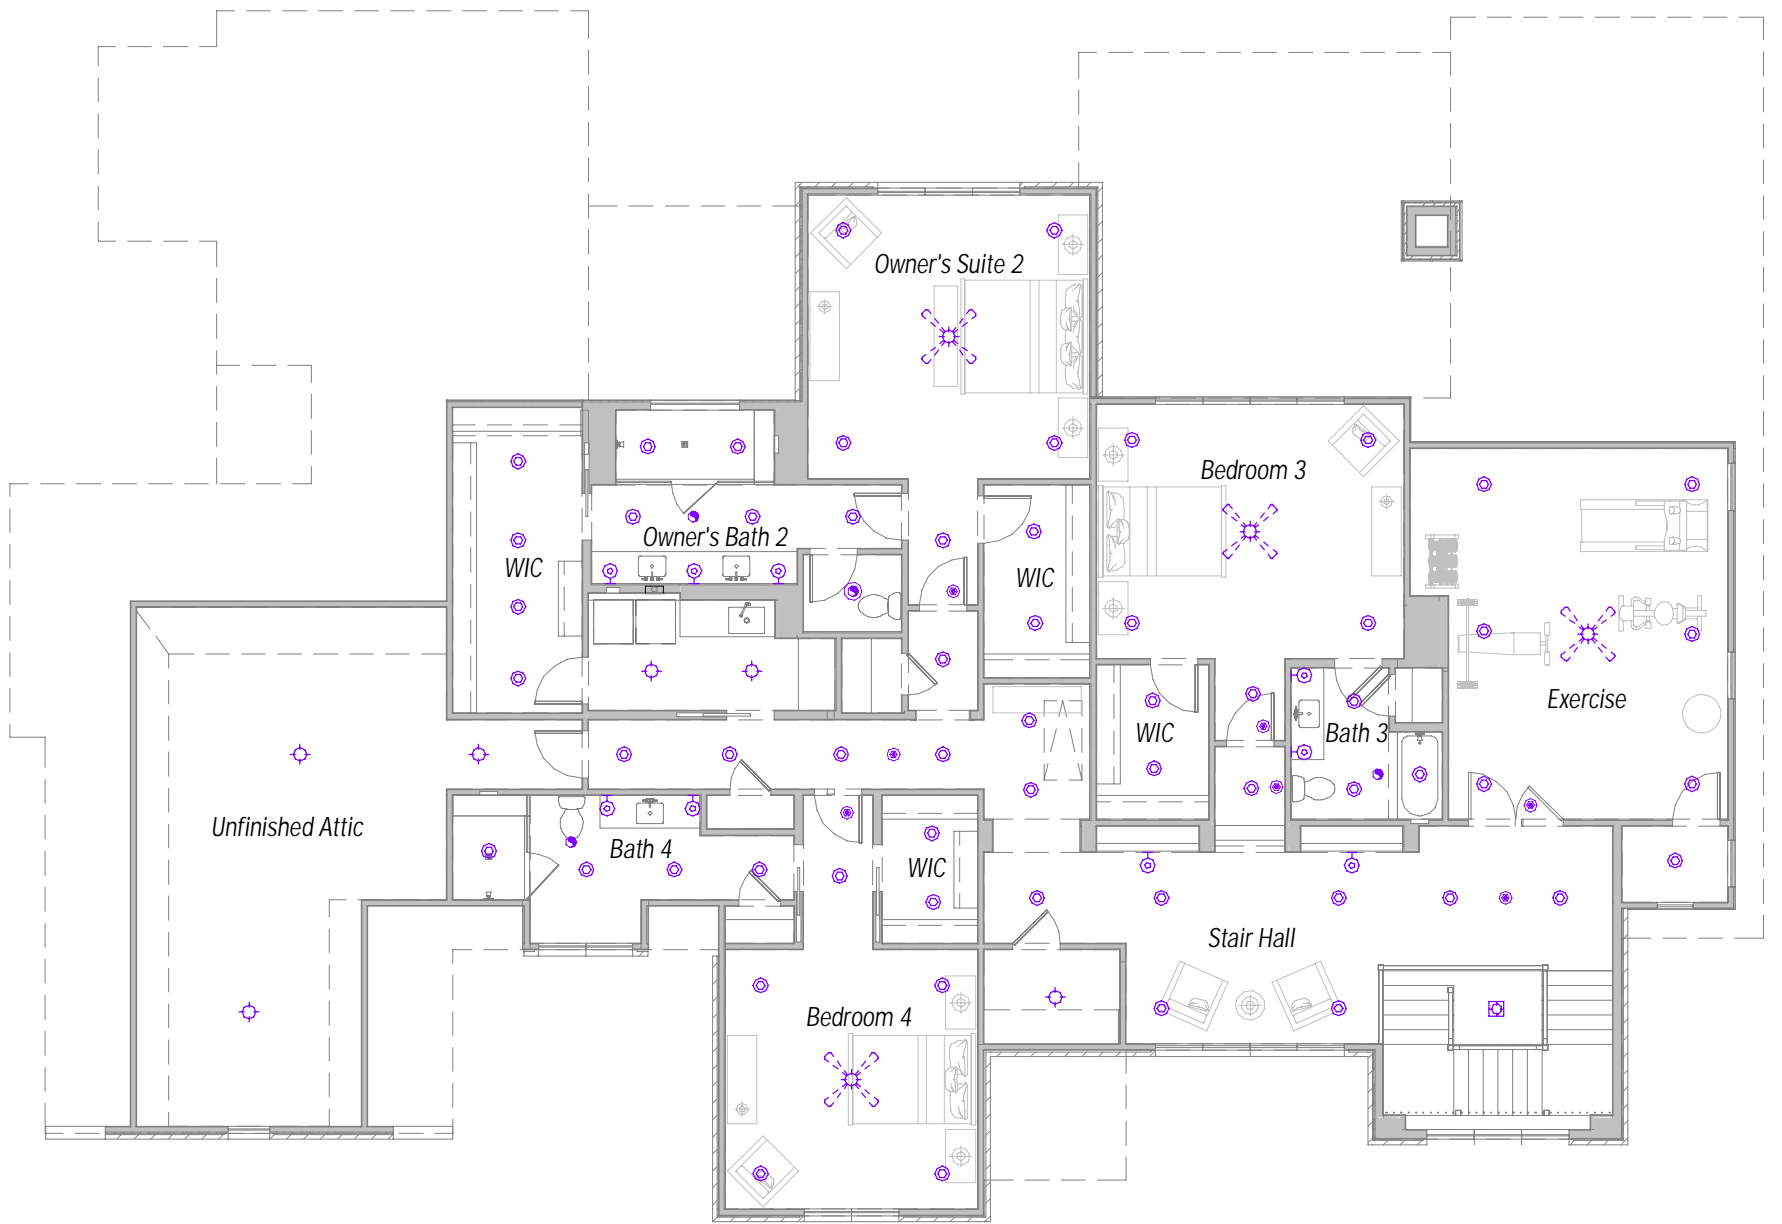

Upper Level Electrical

ELECTRICAL LEGEND			
OUTLET (TYPE AND HEIGHT TO VARY)	CEILING MOUNT LIGHT	VANITY LIGHTING	DOORBELL CHIMES
SPLIT OUTLET (SWITCHED)	SURFACE MOUNT LED (DISK)	FLOOD LIGHT	GARBAGE DISPOSAL
WEATHERPROOF OUTLET	KEYLESS LIGHT	CEILING MOUNT LED FIXTURE (GARAGE)	CEILING MOUNT LIGHT FIXTURE (PREWIRE FOR FAN AND LIGHT COMBO)
RECESS FLOOR OUTLET	WALL MOUNT SCENCE	EXHAUST FAN / LIGHT FIXTURE	EXHAUST FAN
CEILING OUTLET	PENDENT / HANGING LIGHT	SMOKE & CARBON MONOXIDE DETECTOR (PER CODE)	CEILING MOUNT FAN WITH LIGHT KIT
COUNTERTOP OUTLET (POP-UP OUTLET)	MINI ROUND (PUCK)	ELECTRICAL PANEL	
RECESSED CAN LIGHT	UNDER CABINET LIGHT	STRUCTURED WIRING PANEL	
CEILING MOUNT PREWIRE (CAPPED, FIXTURE BY OTHERS)	EXTERIOR COACH LIGHT		

UPDATED 7/18/2024

PROJECT NAME		1200 Andover Rd.		PLAN NAME		N/A	
COMMUNITY		N/A		CLIENT NAME (OR SPEC)		Inventory Home	
REV. DATE	LOT NO.	ADDRESS					
	Lot 21A	1200 Andover Rd. Charlotte, NC 28211