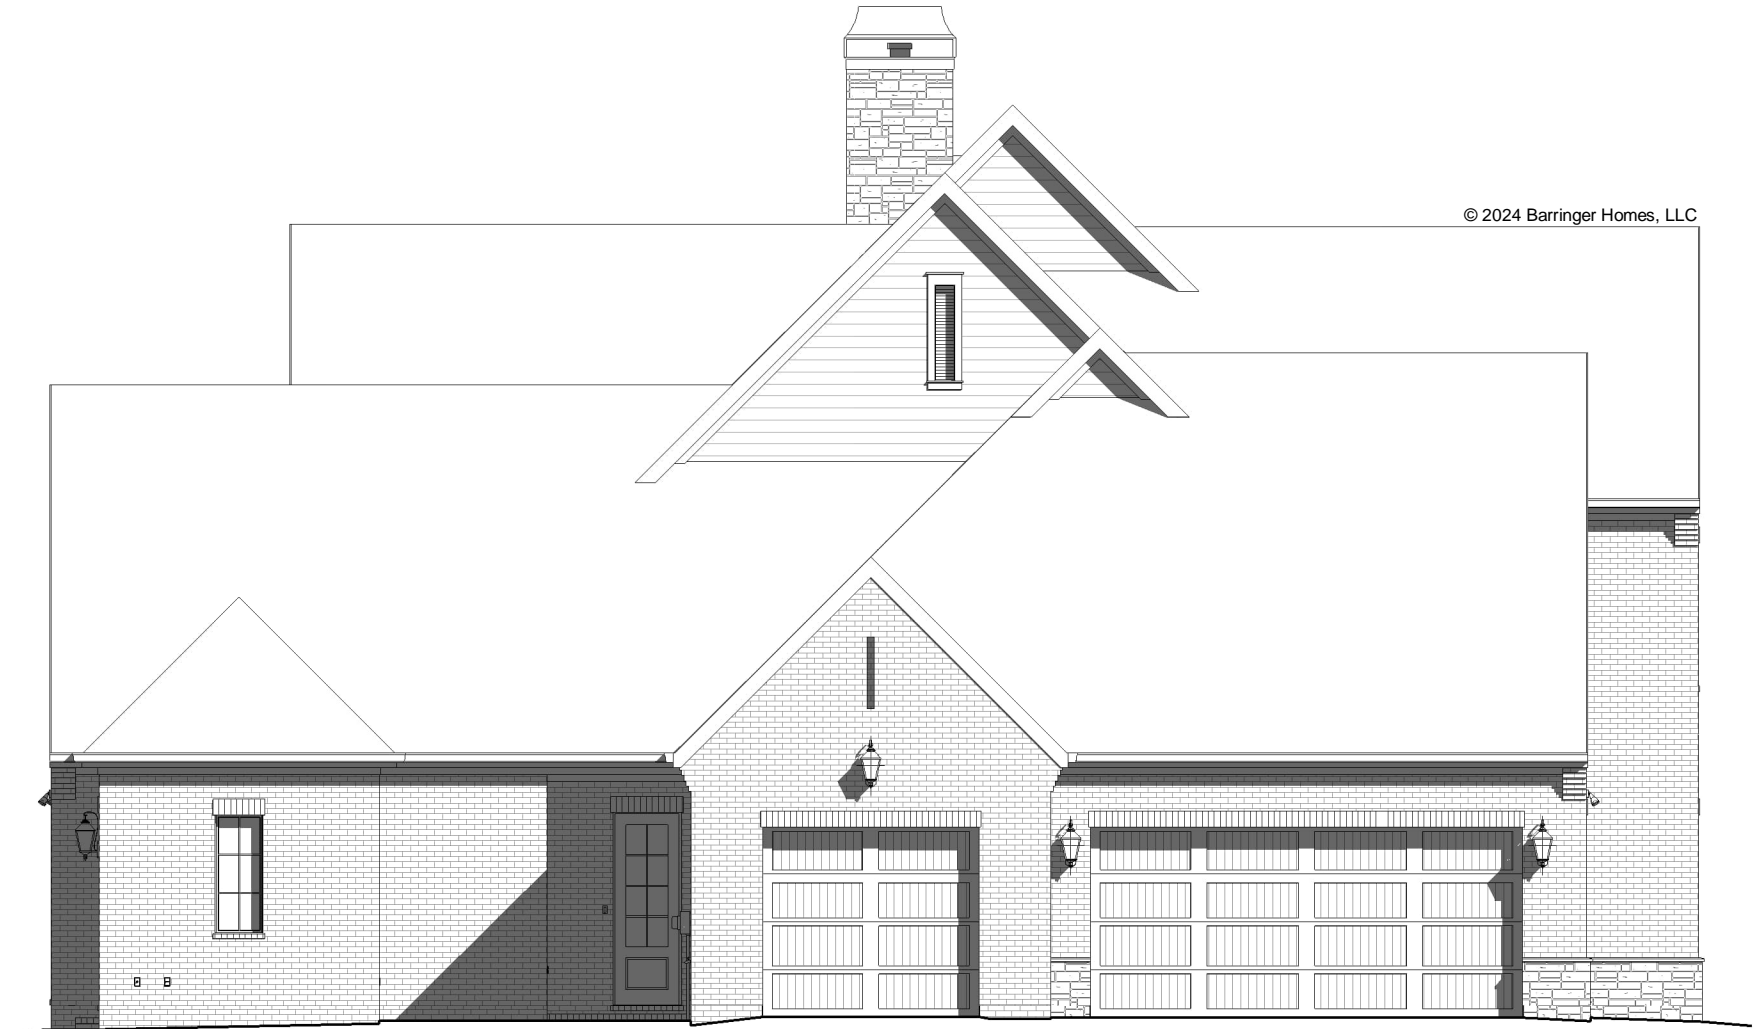

Front Elevation

PROJECT NAME		1200 Andover Rd.		PLAN NAME		N/A	
COMMUNITY		N/A		ADDRESS		1200 Andover Rd.	
REV. DATE		LOT NO.		CLIENT NAME (OR SPEC)		Inventory Home	
		Lot 21A				Charlotte, NC 28211	

© 2024 Barringer Homes, LLC

Rear Elevation

PROJECT NAME		1200 Andover Rd.		PLAN NAME		N/A	
COMMUNITY		N/A		ADDRESS		1200 Andover Rd.	
REV. DATE		LOT NO.		CLIENT NAME (OR SPEC)		Inventory Home	
		Lot 21A				Charlotte, NC 28211	

Left Side Elevation

Right Side Elevation

PROJECT NAME		1200 Andover Rd.		PLAN NAME		N/A	
COMMUNITY		N/A		ADDRESS		1200 Andover Rd.	
REV. DATE		LOT NO.		CLIENT NAME (OR SPEC)		Inventory Home	
		Lot 21A				Charlotte, NC 28211	