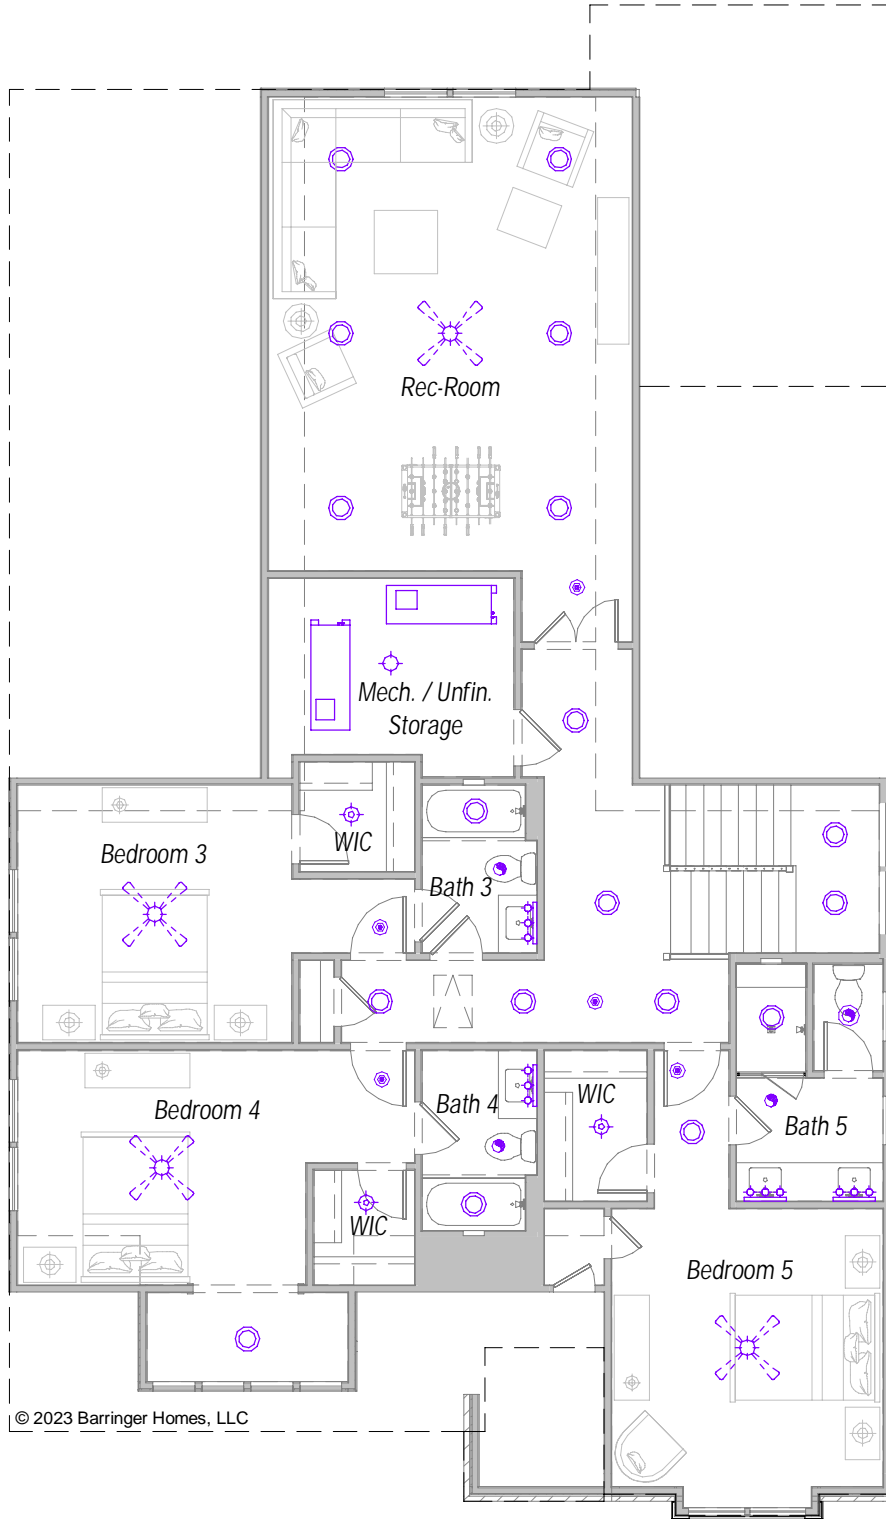

Lot 9

Cornelius, NC

**BARRINGER**  
H O M E S

© 2023 Barringer Homes, LLC

*Rear Elevation*

PROJECT NAME		12124 Cambridge Sq.		PLAN NAME		The Collins, Elevation "D"	
COMMUNITY		ADDRESS		CLIENT NAME (OR SPEC)			
Cambridge Square		12124 Cambridge Square		Inventory Home			
REV. DATE		LOT NO.					
06/16/2024		Lot 9					
		Cornelius, NC					

**BARRINGER**  
H O M E S

© 2023 Barringer Homes, LLC

Left Side Elevation

© 2023 Barringer Homes, LLC

Right Side Elevation

PROJECT NAME		12124 Cambridge Sq.		PLAN NAME		The Collins, Elevation "D"	
COMMUNITY		ADDRESS		CLIENT NAME (OR SPEC)			
Cambridge Square		12124 Cambridge Square		Inventory Home			
REV. DATE	LOT NO.						
06/16/2024	Lot 9	Cornelius, NC					

UPDATED 4/15/2022

*Main Level - Electrical*

PROJECT NAME		12124 Cambridge Sq.		PLAN NAME		The Collins, Elevation "D"	
COMMUNITY		Cambridge Square		ADDRESS		12124 Cambridge Square	
REV. DATE		LOT NO.		CLIENT NAME (OR SPEC)		Inventory Home	
		Lot 9		Cornelius, NC			