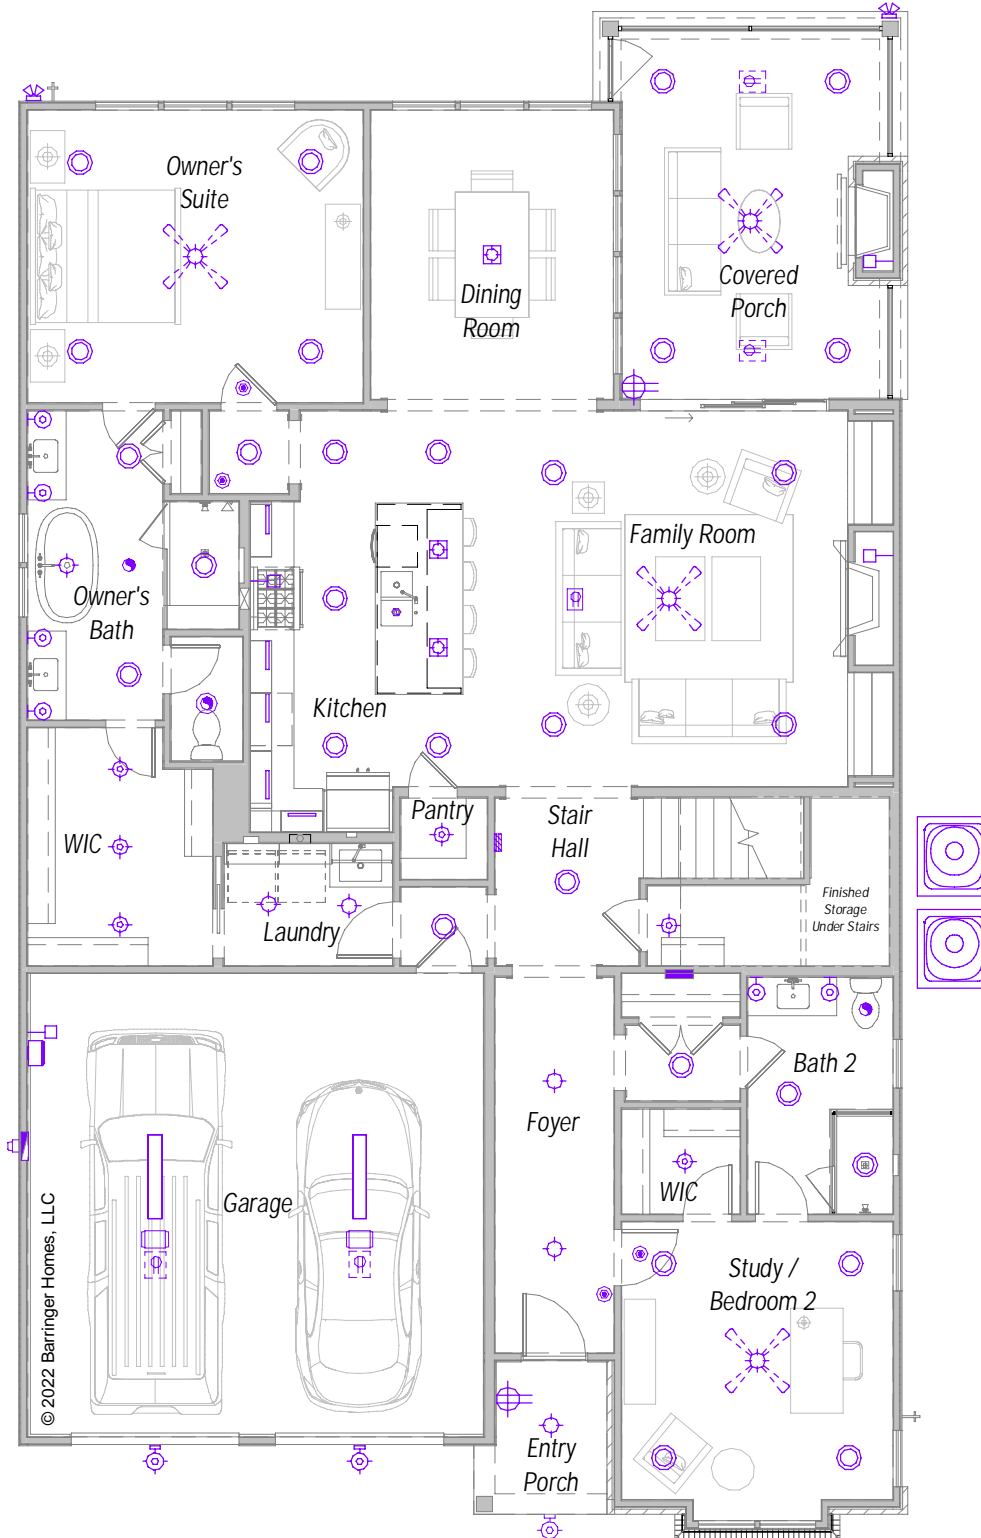

Lot 9

Cornelius, NC

**BARRINGER**  
H O M E S

© 2023 Barringer Homes, LLC

*Rear Elevation*

PROJECT NAME		12124 Cambridge Sq.		PLAN NAME		The Collins, Elevation "D"	
COMMUNITY		ADDRESS		CLIENT NAME (OR SPEC)			
Cambridge Square		12124 Cambridge Square		Inventory Home			
REV. DATE		LOT NO.					
06/16/2024		Lot 9					
		Cornelius, NC					

**BARRINGER**  
H O M E S

© 2023 Barringer Homes, LLC

Left Side Elevation

© 2023 Barringer Homes, LLC

Right Side Elevation

PROJECT NAME		12124 Cambridge Sq.		PLAN NAME		The Collins, Elevation "D"	
COMMUNITY		ADDRESS		CLIENT NAME (OR SPEC)			
Cambridge Square		12124 Cambridge Square		Inventory Home			
REV. DATE	LOT NO.						
06/16/2024	Lot 9	Cornelius, NC					

UPDATED 4/15/2022

*Main Level - Electrical*

PROJECT NAME		12124 Cambridge Sq.		PLAN NAME		The Collins, Elevation "D"	
COMMUNITY		Cambridge Square		ADDRESS		12124 Cambridge Square	
REV. DATE		LOT NO.		CLIENT NAME (OR SPEC)		Inventory Home	
		Lot 9		Cornelius, NC			